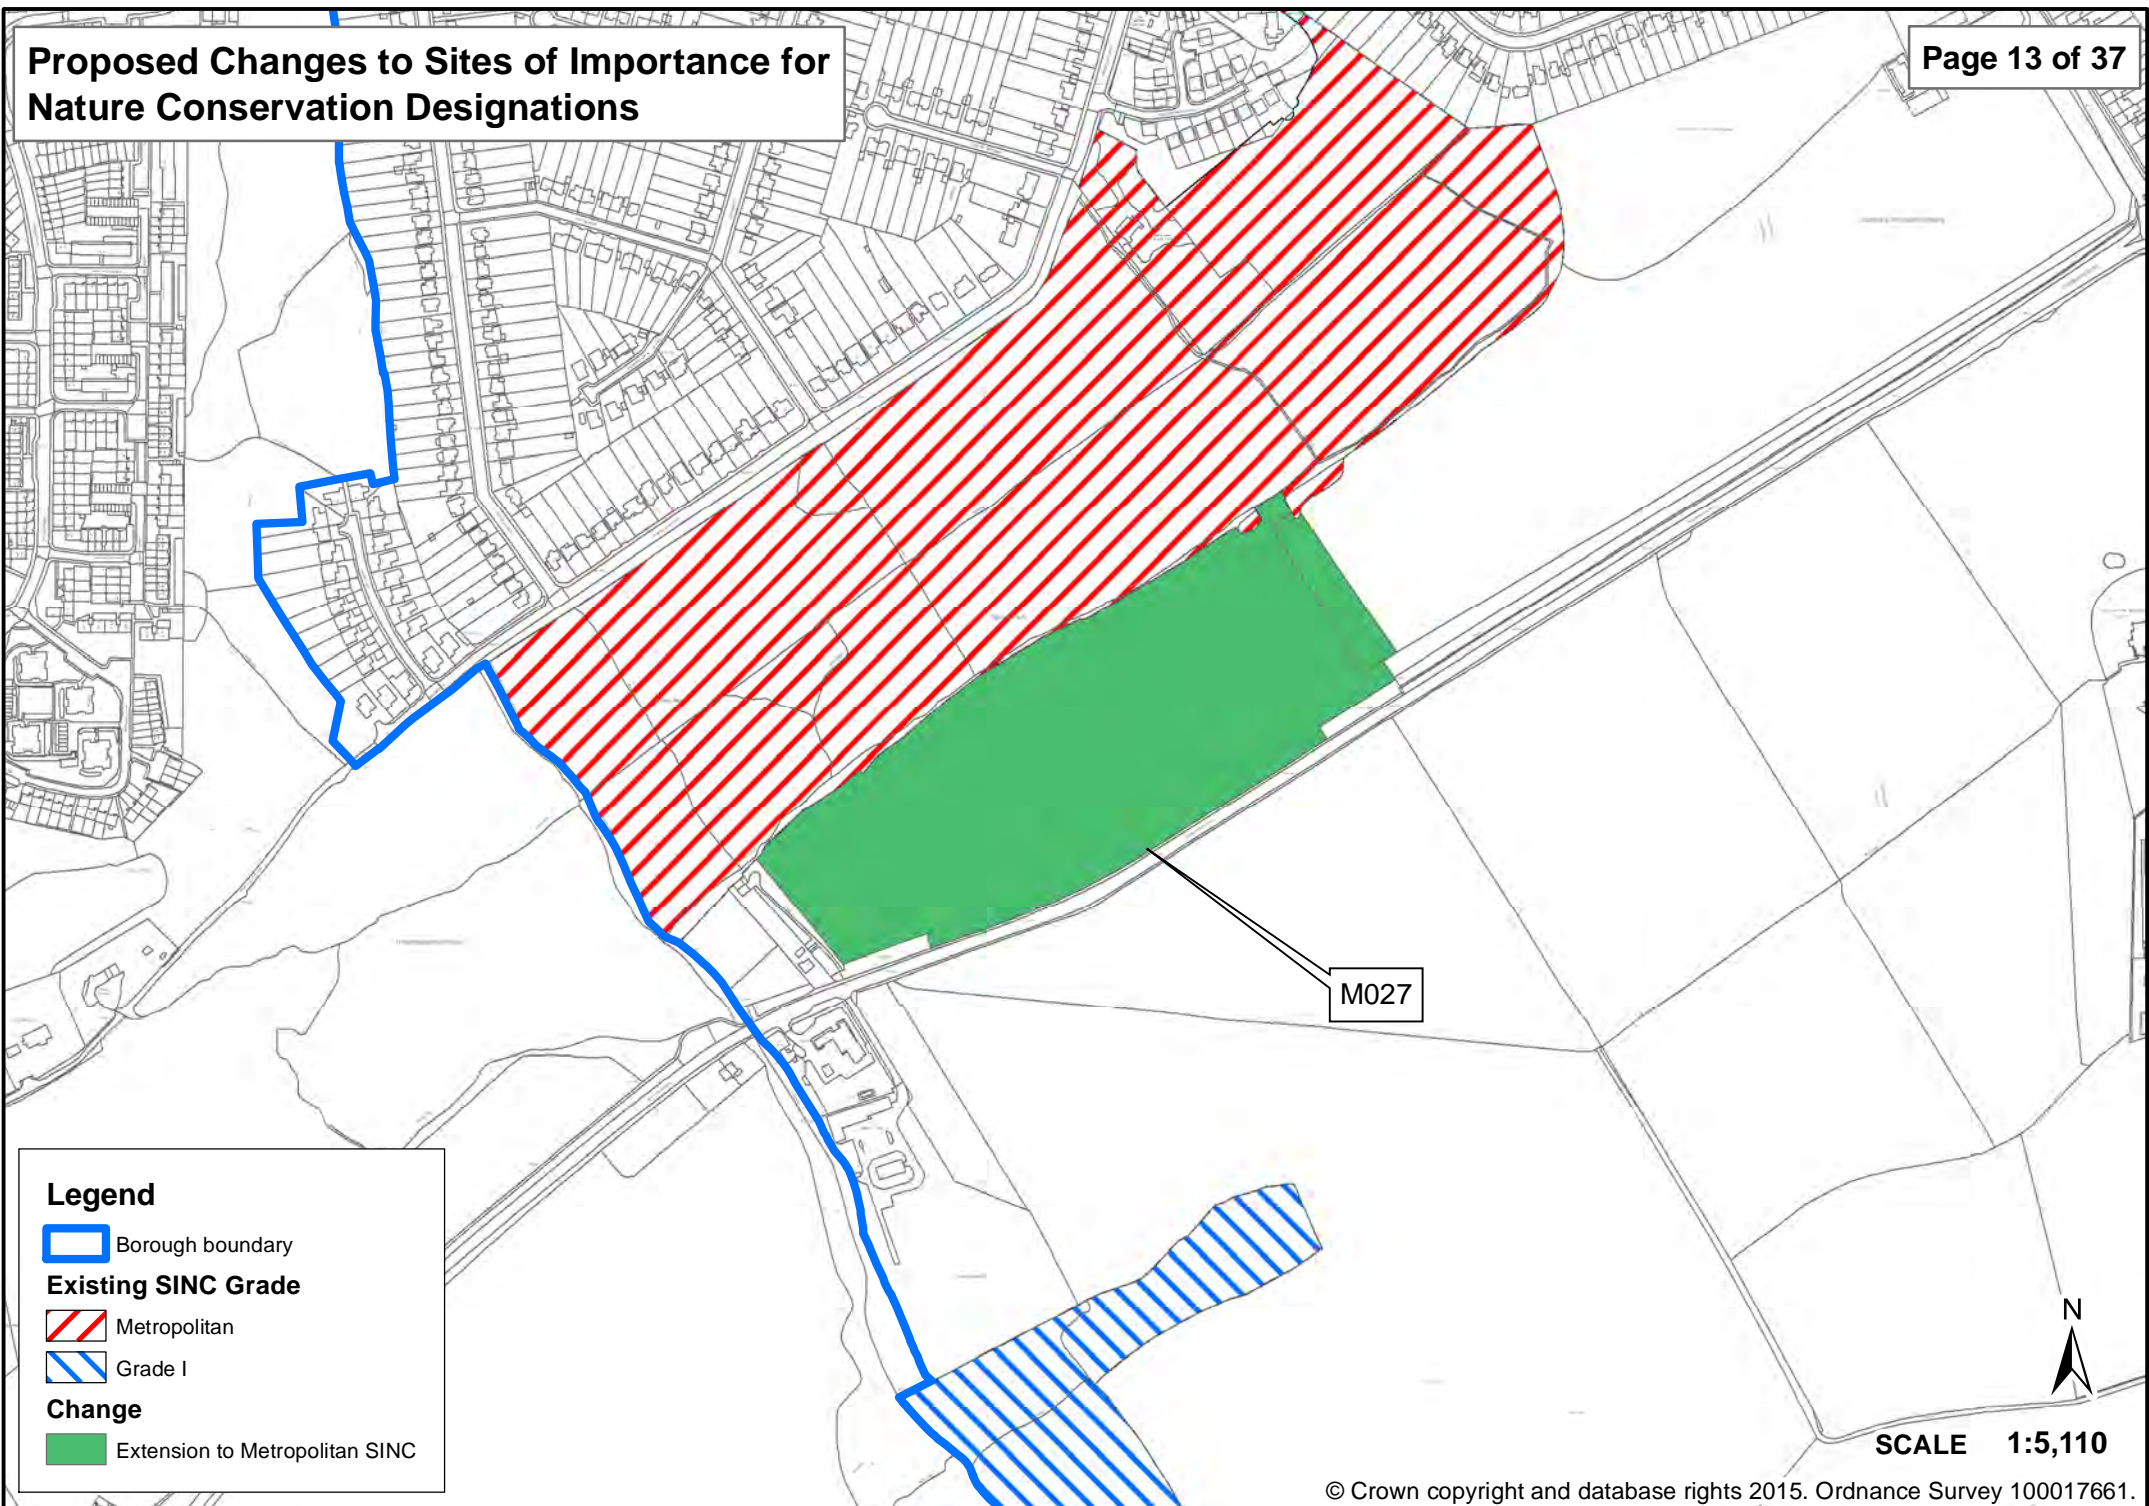

# Proposed Changes to Sites of Importance for Nature Conservation Designations

## Legend

 Borough boundary

## Legend

-  Borough boundary
- Existing SINCGrade**
  -  Metropolitan
  -  Local
- Change**
  -  New Borough Grade II SINCGrade

SCALE 1:5,260