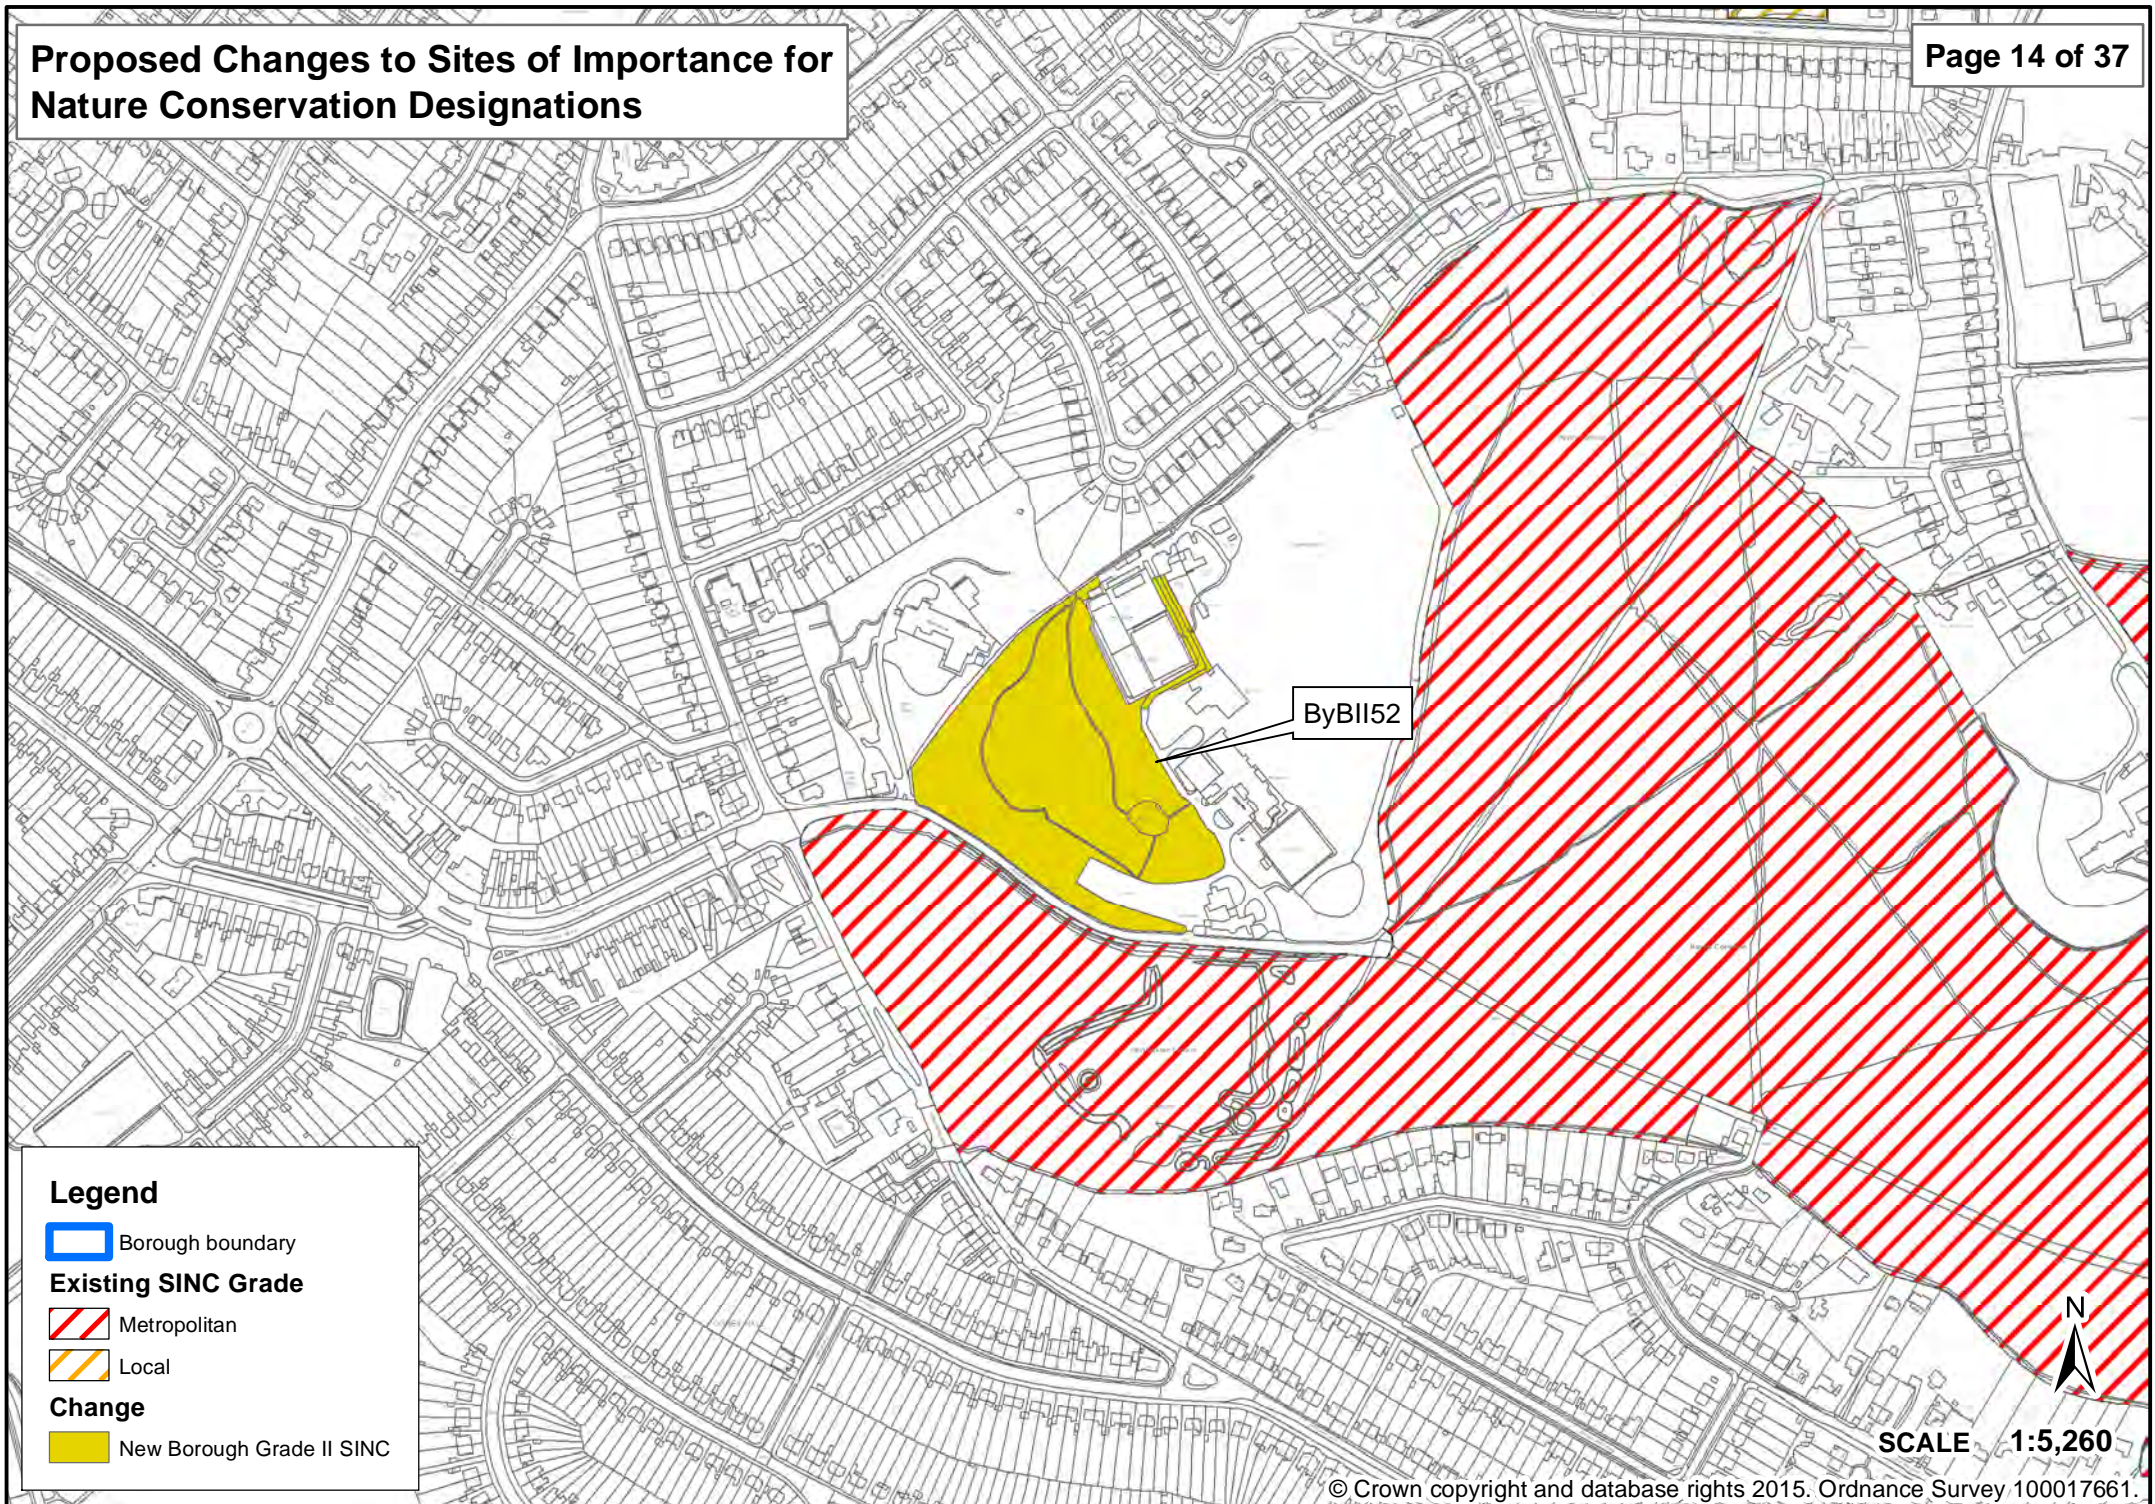

## Legend

 Borough boundary

### Change

 Extension to Metropolitan SINC

M027

SCALE 1:5,110

## Legend

-  Borough boundary
- Existing SINCGrade**
  -  Metropolitan
  -  Local
- Change**
  -  New Borough Grade II SINCGrade

SCALE 1:5,260